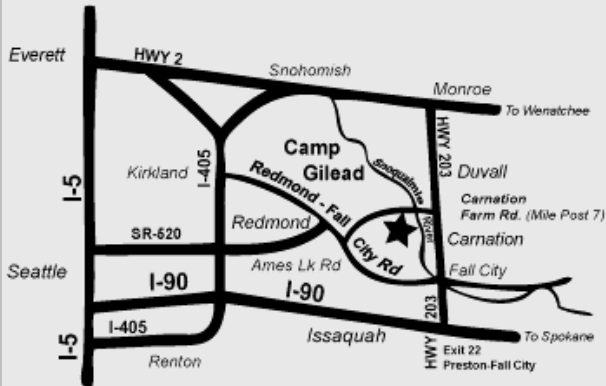

# Camp Gilead

30919 NE Carnation Farm Road  
Carnation, WA 98014  
425-333-4311  
campgilead.org

coming up next...